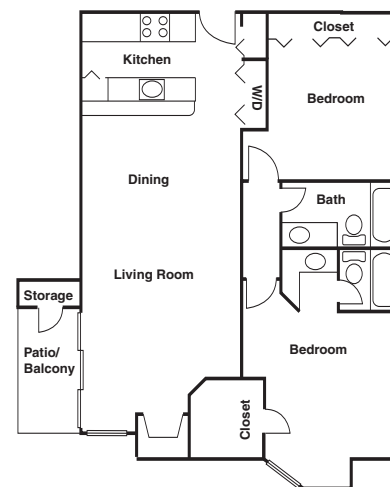

11011 Woodmeadow Parkway
Dallas, Texas 75228-1402

1 BEDROOM 1 BATH

621 Square Feet

Rent _____ Deposit _____

2 BEDROOM 1.5 BATH

1036 Square Feet

Rent _____ Deposit _____

2 BEDROOM 2 BATH

1094 Square Feet

Rent _____ Deposit _____

2 BEDROOM 2 BATH

1108 Square Feet

Rent _____ Deposit _____

2 BEDROOM 1.5 BATH

1046 Square Feet

Rent _____ Deposit _____

2 BEDROOM 2 BATH

1106 Square Feet

Rent _____ Deposit _____

2 BEDROOM 1.5 BATH

1234 Square Feet

Rent _____ Deposit _____

*All square footage is approximate.