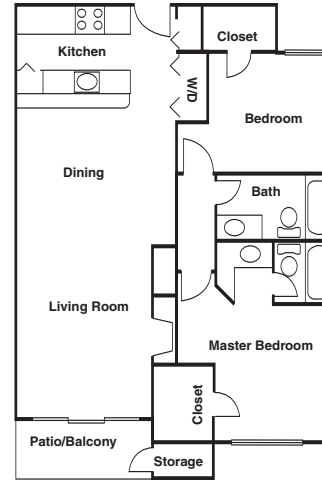

11011 Woodmeadow Parkway
Dallas, Texas 75228-1402

1 BEDROOM 1 BATH

621 Square Feet

Rent _____ Deposit _____

2 BEDROOM 1.5 BATH

1036 Square Feet

Rent _____ Deposit _____

2 BEDROOM 2 BATH

1094 Square Feet

Rent _____ Deposit _____

2 BEDROOM 2 BATH

1108 Square Feet

Rent _____ Deposit _____

2 BEDROOM 1.5 BATH

1046 Square Feet

Rent _____ Deposit _____