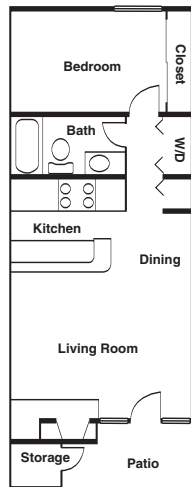

11011 Woodmeadow Parkway
Dallas, Texas 75228-1402

1 BEDROOM 1 BATH

621 Square Feet

Rent _____ Deposit _____

2 BEDROOM 1.5 BATH

1036 Square Feet

Rent _____ Deposit _____

2 BEDROOM 2 BATH

1094 Square Feet

Rent _____ Deposit _____

2 BEDROOM 2 BATH

1108 Square Feet

Rent _____ Deposit _____

2 BEDROOM 1.5 BATH

1046 Square Feet

Rent _____ Deposit _____