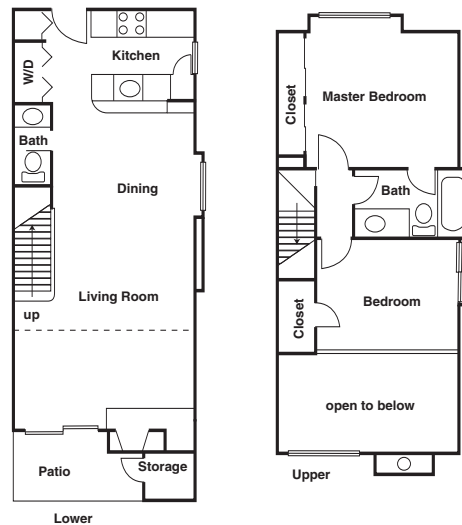

11011 Woodmeadow Parkway
Dallas, Texas 75228-1402

1 BEDROOM 1 BATH

621 Square Feet

Rent _____ Deposit _____

2 BEDROOM 1.5 BATH

1036 Square Feet

Rent _____ Deposit _____

2 BEDROOM 2 BATH

1094 Square Feet

Rent _____ Deposit _____

2 BEDROOM 2 BATH

1108 Square Feet

Rent _____ Deposit _____

2 BEDROOM 1.5 BATH

1046 Square Feet

Rent _____ Deposit _____

2 BEDROOM 2 BATH

1106 Square Feet

Rent _____ Deposit _____

2 BEDROOM 1.5 BATH

1234 Square Feet

Rent _____ Deposit _____

*All square footage is approximate.