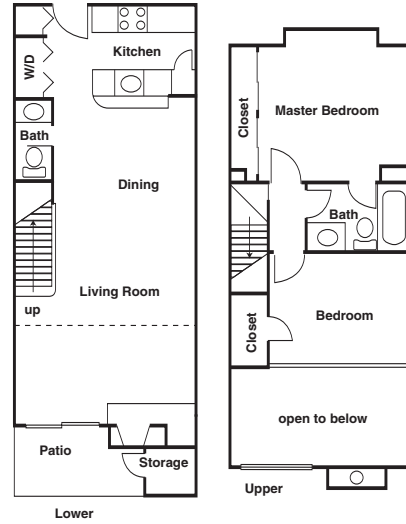

11011 Woodmeadow Parkway
Dallas, Texas 75228-1402

1 BEDROOM 1 BATH

621 Square Feet

Rent _____ Deposit _____

2 BEDROOM 1.5 BATH

1036 Square Feet

Rent _____ Deposit _____

2 BEDROOM 2 BATH

1094 Square Feet

Rent _____ Deposit _____

2 BEDROOM 2 BATH

1108 Square Feet

Rent _____ Deposit _____

2 BEDROOM 1.5 BATH

1046 Square Feet

Rent _____ Deposit _____

2 BEDROOM 2 BATH

1106 Square Feet

Rent _____ Deposit _____

2 BEDROOM 1.5 BATH

1234 Square Feet

Rent _____ Deposit _____

*All square footage is approximate.