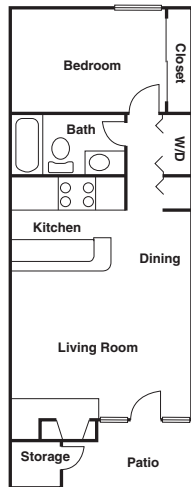

11011 Woodmeadow Parkway
Dallas, Texas 75228-1402

Tel: (972) 686-9144

Fax: (972) 686-0129

Email:

FairwayGreens@myapartmenthome.com

Website:

www.myfairwaygreens.com

1 BEDROOM 1 BATH

621 Square Feet

Rent _____ Deposit _____

2 BEDROOM 1.5 BATH

1036 Square Feet

Rent _____ Deposit _____

2 BEDROOM 2 BATH

1094 Square Feet

Rent _____ Deposit _____

2 BEDROOM 2 BATH

1108 Square Feet

Rent _____ Deposit _____

2 BEDROOM 1.5 BATH

1046 Square Feet

Rent _____ Deposit _____

2 BEDROOM 2 BATH

1106 Square Feet