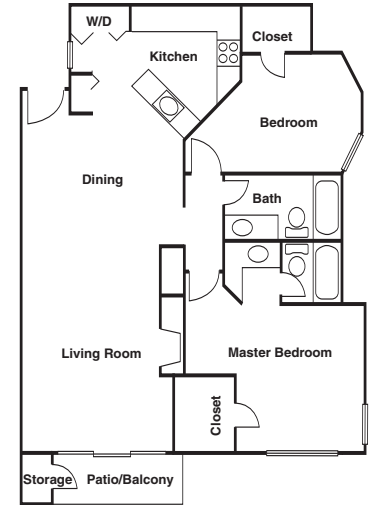

11011 Woodmeadow Parkway
Dallas, Texas 75228-1402

1 BEDROOM 1 BATH

621 Square Feet

Rent _____ Deposit _____

2 BEDROOM 1.5 BATH

1036 Square Feet

Rent _____ Deposit _____

2 BEDROOM 2 BATH

1094 Square Feet

Rent _____ Deposit _____

2 BEDROOM 2 BATH

1108 Square Feet

Rent _____ Deposit _____

2 BEDROOM 1.5 BATH

1046 Square Feet

Rent _____ Deposit _____

2 BEDROOM 2 BATH

1106 Square Feet

Rent _____ Deposit _____

2 BEDROOM 1.5 BATH

1234 Square Feet

Rent _____ Deposit _____

*All square footage is approximate.